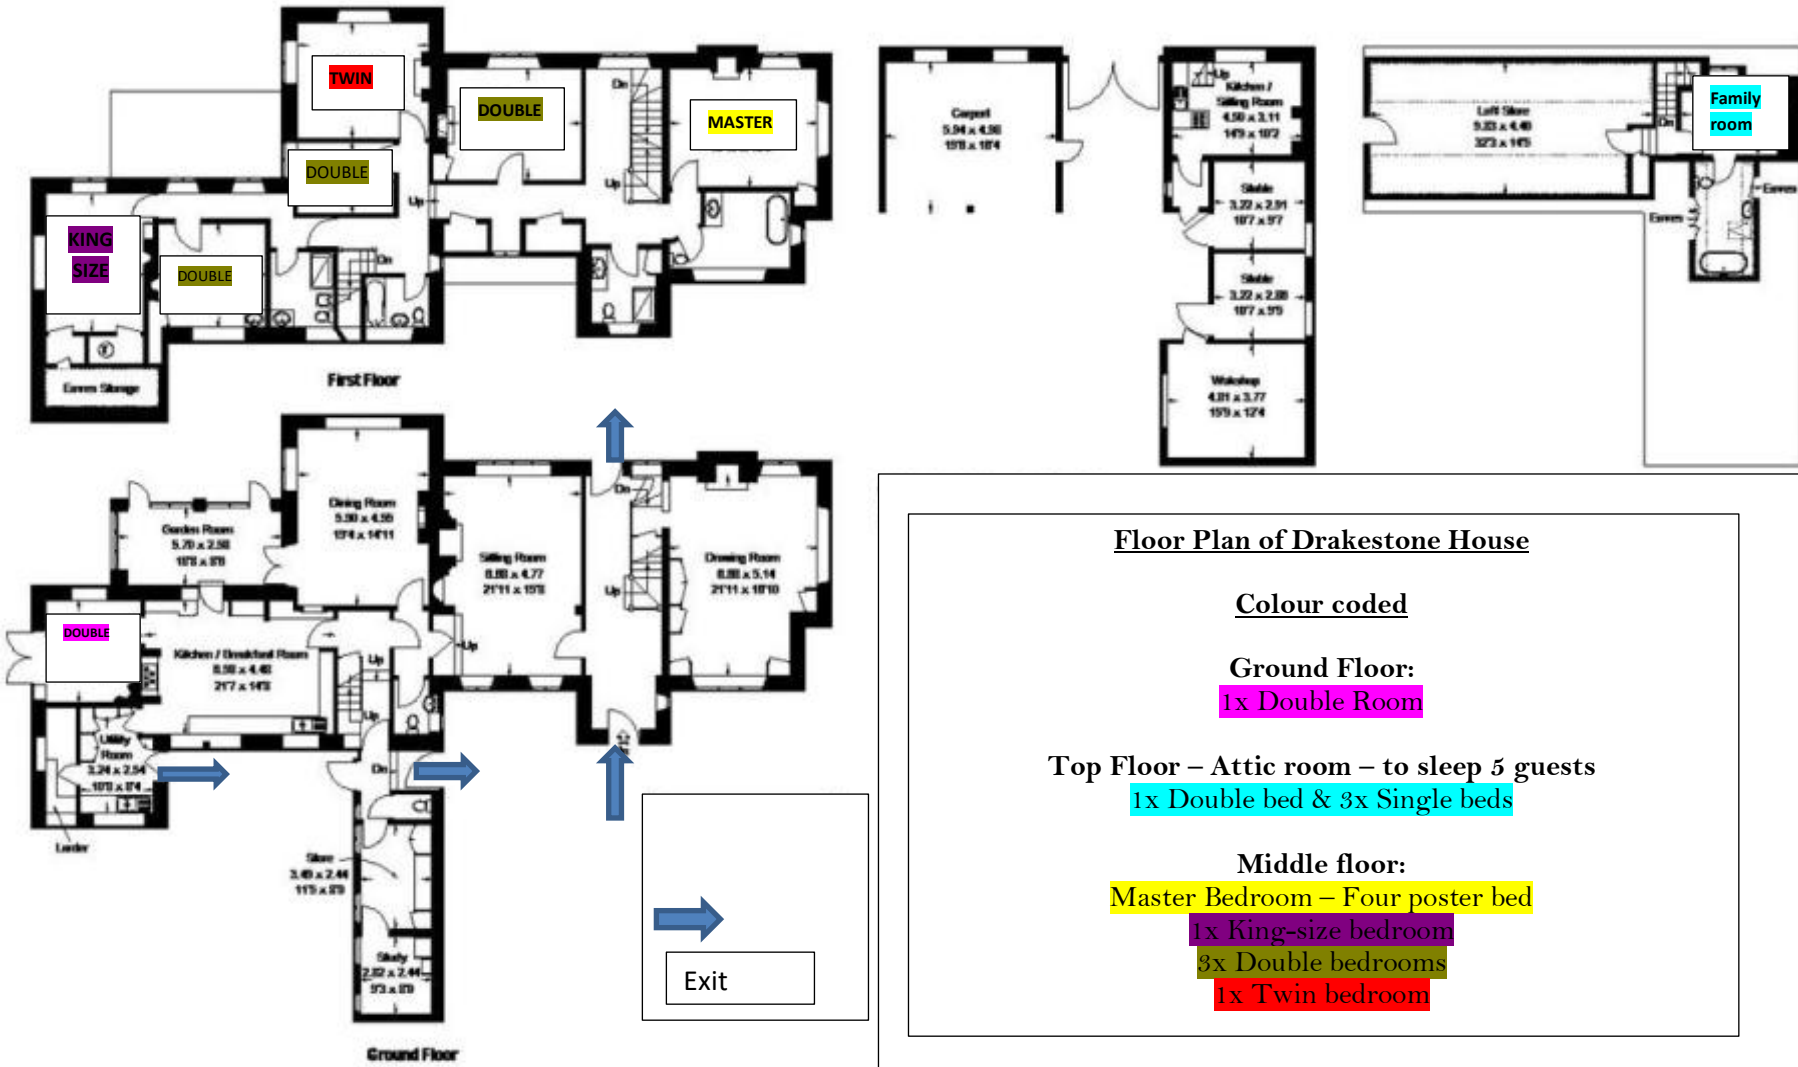

# Drakestone House

Approximate Gross Internal Area = 514 sq m / 5522 sq ft (Including Caravan Storage)  
 Coach House = 115 sq m / 1251 sq ft  
 Garage = 20 sq m / 215 sq ft  
 Total = 649 sq m / 7088 sq ft

## **Allocating Bedrooms within the house:**

Please advise Rebecca if you require any additional Z Beds within any of the bedrooms

All Bed Linen is provided within the bedrooms

1 Large towel and a hand towel per guests within the bedrooms